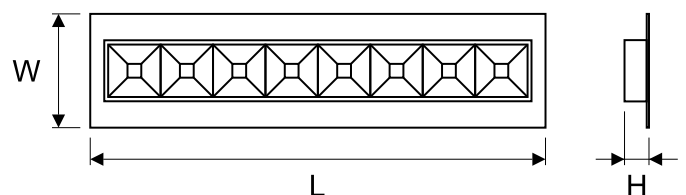

modern recessed luminaire for modular suspended ceilings for LED light sources

<b>TECHNICAL DATA</b>	<b>Mounting:</b> directly in the ceiling construction <b>Body:</b> powder-painted steel sheet <b>Luminaire colour:</b> white
<b>ELECTRICAL DATA</b>	<b>Power supply efficiency:</b> >90% <b>Electrical connection:</b> 3x2,5 mm <sup>2</sup> wire <b>Power:</b> 220-240V 50/60Hz <b>Includes light source:</b> yes
<b>OPTICAL DATA</b>	<b>Light distribution:</b> symmetric <b>Way of lighting:</b> direct
<b>ADDITIONAL INFO</b>	<b>Louver:</b> mat aluminum, matt white aluminum, polished aluminum <b>Available on request:</b> DALI <b>Operating temperature range:</b> 0°C - 35°C <b>Lifetime (L70B50):</b> 50 000 h
<b>GENERAL DATA</b>	<b>Warranty:</b> 3 years <b>Application:</b> offices, hospitals, laboratories, supermarkets, classrooms, auditorium

Code	Replacement of conventional technology	Power LED [W]	Luminaire power [W]	Lumen LED [lm]	Lumen luminaire [lm]	Efficacy [lm/W]	Colour temperature [K]	CRI/Ra	UGR
<b>Louver: mat aluminum</b>									
300061.00145	2x28W	35	39	4700	3700	95	3000	80	<17
300061.00146	2x28W	35	39	4850	3850	99	4000	80	<17
<b>Louver: matt white aluminum</b>									
300061.00147	2x28W	35	39	4700	3900	100	3000	80	<17
300061.00148	2x28W	35	39	4850	4050	104	4000	80	<17
<b>Louver: polished aluminum</b>									
300061.00143	2x28W	35	39	4700	4000	103	3000	80	<17
300061.00144	2x28W	35	39	4850	4100	105	4000	80	<17

Code	Dimensions [mm] L W H	Mounting dimensions [mm] L W	Pallet quantity	Quantity in package
<b>Louver: mat aluminum</b>				
300061.00145	1195 295 65	1200 300	44	1
300061.00146	1195 295 65	1200 300	44	1
<b>Louver: matt white aluminum</b>				
300061.00147	1195 295 65	1200 300	44	1
300061.00148	1195 295 65	1200 300	44	1
<b>Louver: polished aluminum</b>				
300061.00143	1195 295 65	1200 300	44	1
300061.00144	1195 295 65	1200 300	44	1